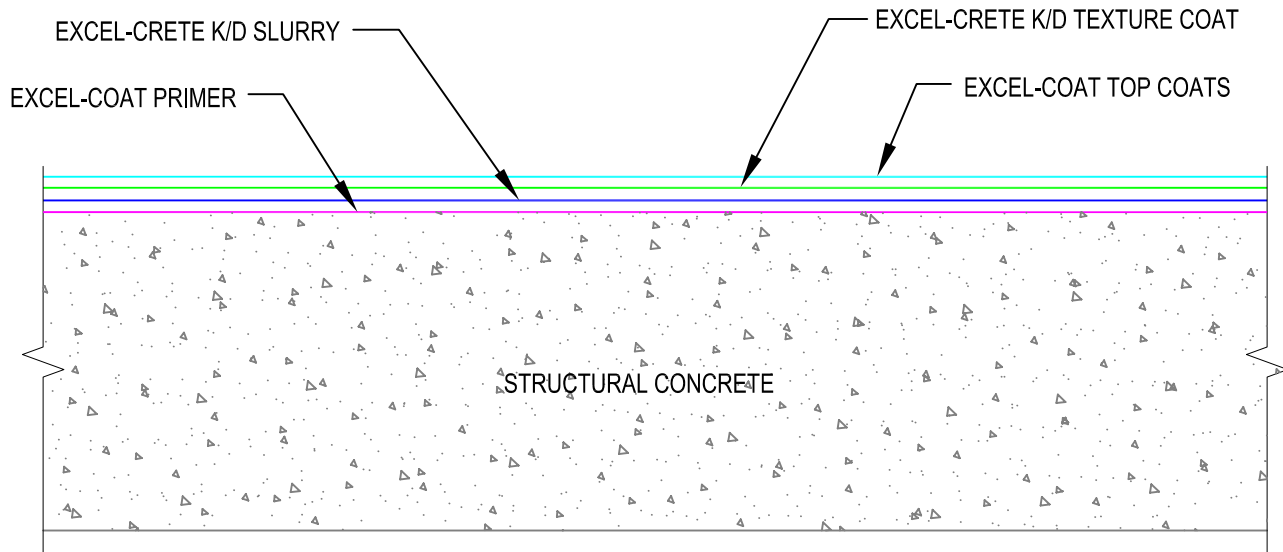

## OVER OLD/DAMAGED CONCRETE

## OVER NEW CONCRETE

**EXCEL-COAT  
K/D SYSTEM**

**CONCRETE**

**MARCH 2008**

**EXCELLENT COATINGS  
INTERNATIONAL**

10880 POPLAR AVENUE  
FONTANA, CA. 92337  
(800) 473-3817

**DETAIL**

**24**