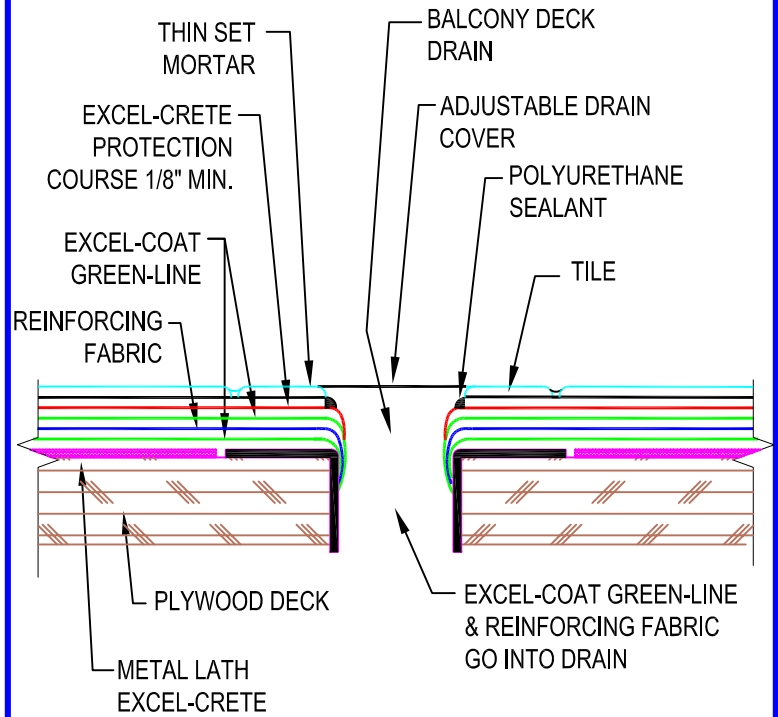

DECK TO THRESHOLD

DECK AT DRAIN

DECK TO WALL

**EXCEL-COAT
GREEN-LINE SYSTEM**

**PLYWOOD,
UNDER TILE
DETAILS**

MARCH 2008

**EXCELLENT COATINGS
INTERNATIONAL**

10880 POPLAR AVENUE
FONTANA, CA. 92337
(800) 473-3817

DETAIL

30