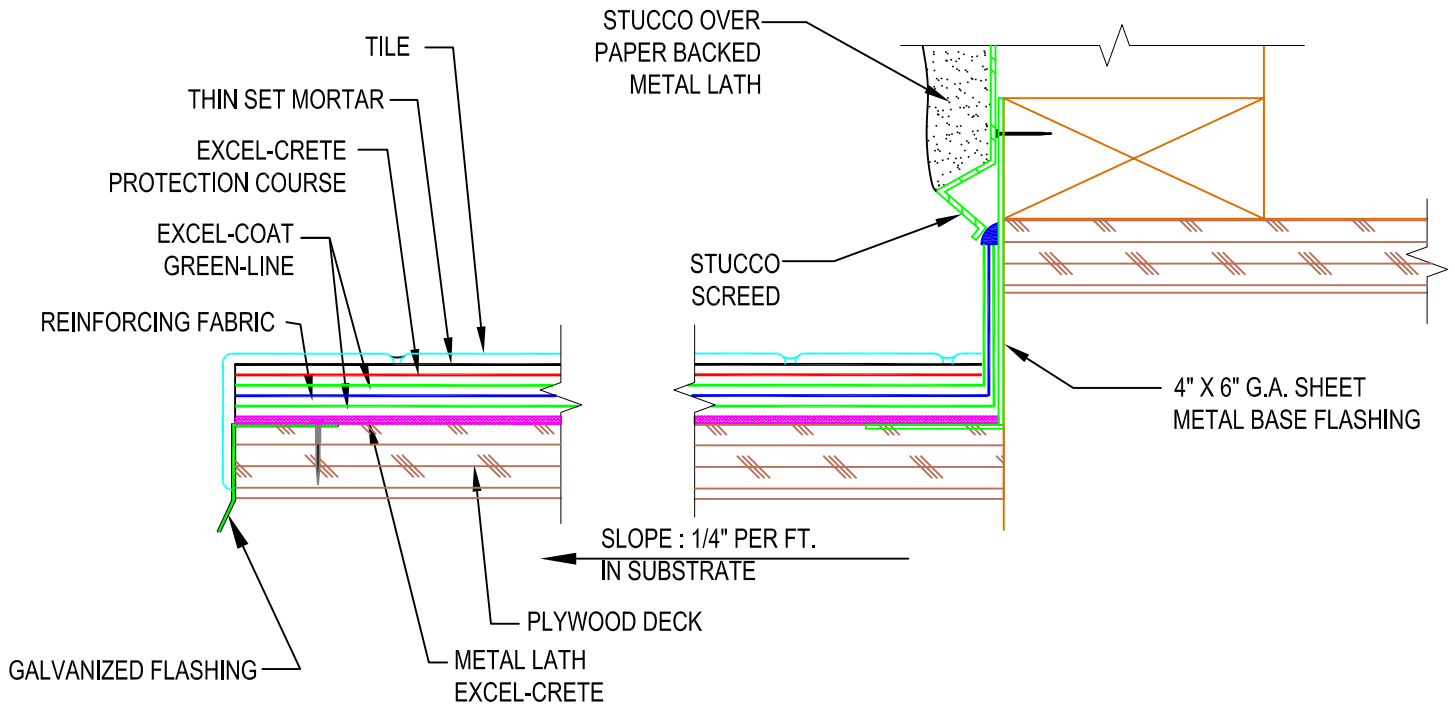

DECK TO THRESHOLD

DECK AT DRAIN

DECK TO WALL

**EXCEL-COAT
GREEN-LINE SYSTEM**

**PLYWOOD,
UNDER TILE
DETAILS**

MARCH 2008

**EXCELLENT COATINGS
INTERNATIONAL**

10880 POPLAR AVENUE
FONTANA, CA. 92337
(800) 473-3817

DETAIL

30